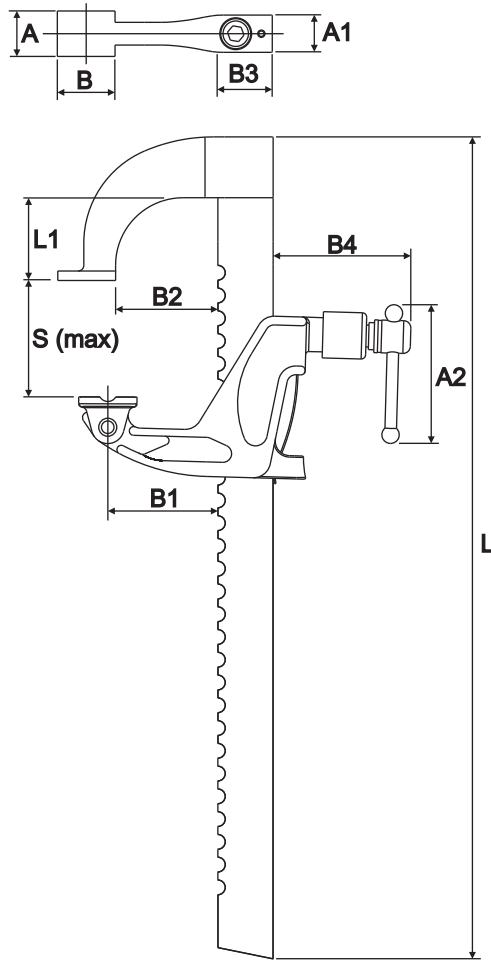

CARVER MULTICLAMP

Carry your Carver Clamps
Everywhere!

- Multiclamp 15mm - 300mm Standard / Long Reach.
- A combination of the three most popular Carver clamps.
- Multi-functional clamp with interchangeable heads and a dedicated carry case for easy transportation and storage.

CLAMPING FORCE: Standard Reach 850DaN; Long Reach 425DaN

If you have a QR reader on your mobile phone,
please visit our web site.

Manufactured in the UK

Technical Specification

CONFIGURATION	S	A	A1	A2	B	B1	B2	B3	B4	L	L1
STANDARD REACH	320	25	21.5	76	32	65	55	32	76	450	45
LONG REACH	320	25	21.5	76	32	120	106	32	76	450	45

WEIGHT: CASE + CLAMPS: 4.0Kg
 SIZE: CASE: 420mm x 370mm x 110mm

CARVER

Our strength is in our name

Carver and Co (Engineers) Ltd
 St Mary's Road,
 Nuneaton,
 Warwickshire,
 CV11 5AU.
Telephone: +44 (0)2476 377540
Fax: +44 (0)2476 388378
Email: sales@carver.co.uk
Web: www.carver.co.uk