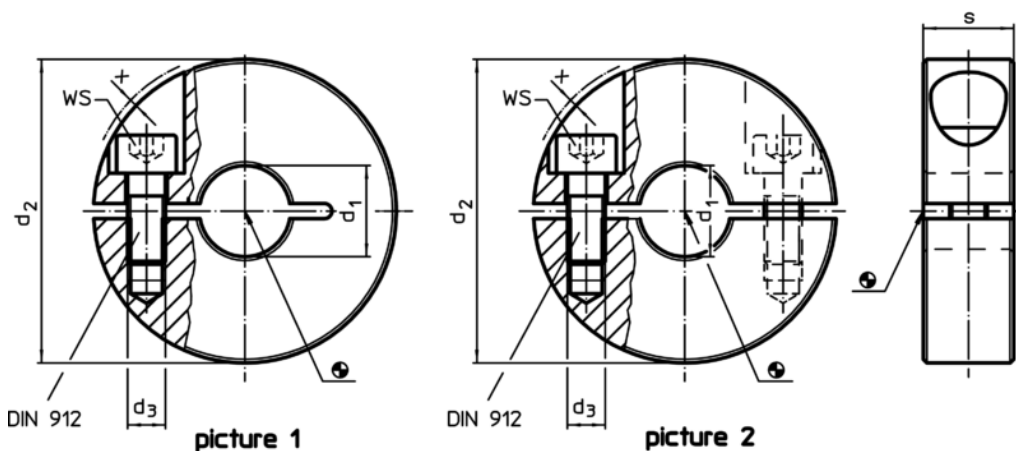

### Material

#### Screw

- Steel

### Order information

Dimensions					WS		Art. No.
d <sub>1</sub>	d <sub>2</sub>	d <sub>3</sub>	s	x	[mm]	[g]	
H10		[mm]					
slotted – picture 1, Steel							
14	32	M4	11	0,7	3	40	25069.0014