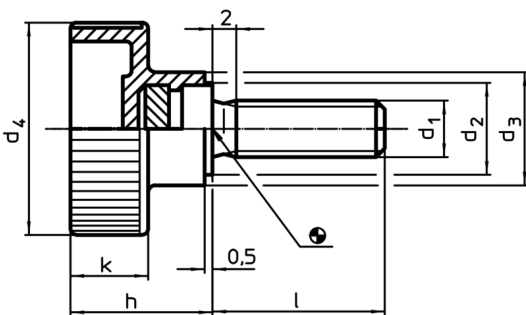

Knurled Thumb Screws • Plastic

24830.0034

Product Description

Material

Handle

- Thermoplastic PA, black

Screw

- Steel, zinc-plated by galvanization

Drawing

Order information

Dimensions							min.	max.	[g]	Art. No.
d ₁	l	d ₂	d ₃ [mm]	d ₄	h	k				
Steel										
M4	20	9	12	19	14	8	-30	80	4,2	24830.0034

Application example