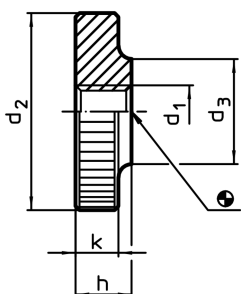

Flat Knurled Nuts • DIN 467

24760.0280

Product Description

Material

- Stainless steel 1.4305, dull blasted

Drawing

Order information

d ₁	d ₂	Dimensions			h	k	[g]	Art. No.
		[mm]						
Stainless steel								
M8	30	16		8	6	32	24760.0280	