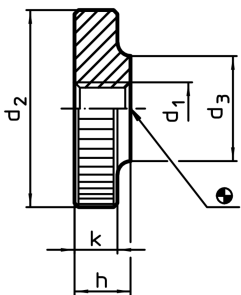

Flat Knurled Nuts • DIN 467

24760.0260

Product Description

Material

- Stainless steel 1.4305, dull blasted

Drawing

Order information

d ₁	d ₂	Dimensions			h	k	[g]	Art. No.
		d ₃	[mm]					
Stainless steel								
M6	24	12			6	5	17	24760.0260