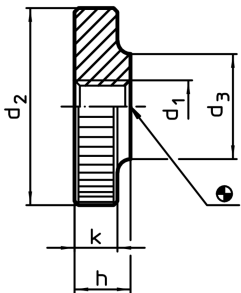

Flat Knurled Nuts• DIN 467

24760.0250

Product Description

Material

- Stainless steel 1.4305, dull blasted

Drawing

Order information

d ₁	d ₂	Dimensions			h	k	[g]	Art. No.
		[mm]						
Stainless steel								
M5	20	10		5	4	9,4	24760.0250	