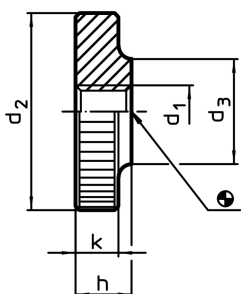

Flat Knurled Nuts • DIN 467

24760.0240

Product Description

Material

- Stainless steel 1.4305, dull blasted

Drawing

Order information

d ₁	d ₂	Dimensions			k	[g]	Art. No.
		d ₃ [mm]	h				
Stainless steel							
M4	16	8	4	3,5	5	24760.0240	