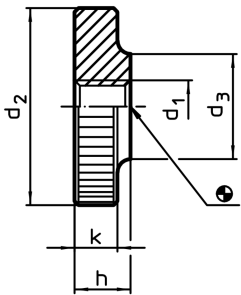

Flat Knurled Nuts • DIN 467

24760.0080

Product Description

Material

- Steel, blackened, quality 5

Drawing

Order information

d ₁	d ₂	Dimensions			h	k	[g]	Art. No.
		[mm]						
M8	30	16	8	6	32	24760.0080		