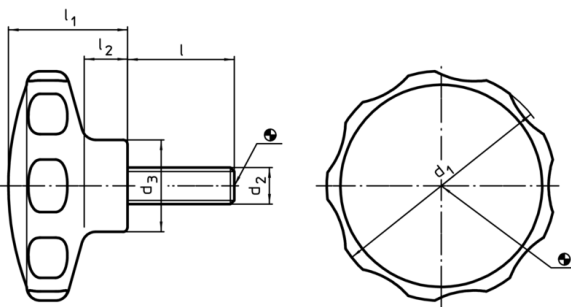

Grub Screws with Star Grip• Plastic

24750.0123

Product Description

Material

Cap

- Thermoplastic PA, yellow similar to RAL 1016

Handle

- Thermoplastic PA 6, black similar to RAL 9005

Screw

- Stainless steel

More information

Notes

Special types, e.g. differing threads or thread lengths, on request.

Drawing

Order information

Dimensions						min.	max.	[g]	Art. No.
d ₁	d ₂	l	d ₃	l ₁	l ₂				
[mm]						[°C]			
yellow									
30	M4	18	14	19	7	-30	80	6,9	24750.0123