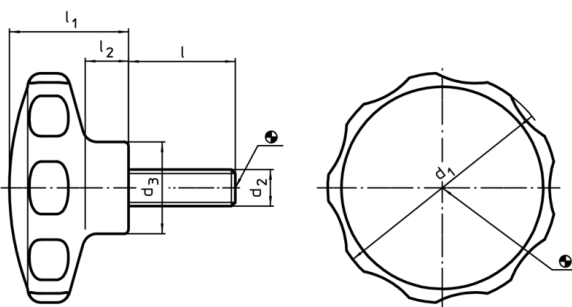

Grub Screws with Star Grip• Plastic

24750.0122

Product Description

Material

Cap

- Thermoplastic PA, orange similar to RAL 2004

Handle

- Thermoplastic PA 6, black similar to RAL 9005

Screw

- Stainless steel

More information

Notes

Special types, e.g. differing threads or thread lengths, on request.

Drawing

Order information

Dimensions						min.	max.	[g]	Art. No.
d ₁	d ₂	l	d ₃	l ₁	l ₂				
orange									
30	M4	18	14	19	7	-30	80	6,9	24750.0122