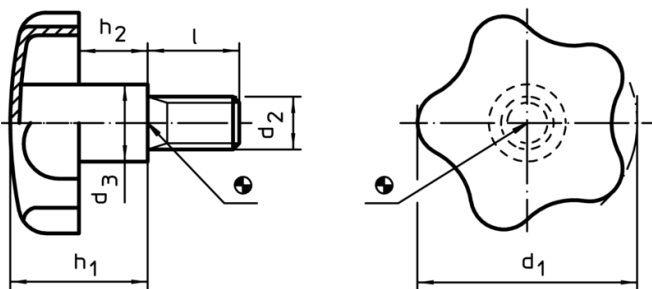

Grub Screws with Star Grip • Stainless steel

24690.0164

Product Description

Material

- Stainless steel 1.4301, dull blasted

More information

Notes

Grip: Sheet-iron drawn. **Hub:** Butt-welded

Drawing

Order information

Dimensions						[g]	Art. No.
d ₁	d ₂	l	d ₃	h ₁ ~	h ₂ ~		
60	M12	50	20	37,5	20	169	24690.0164

Application example