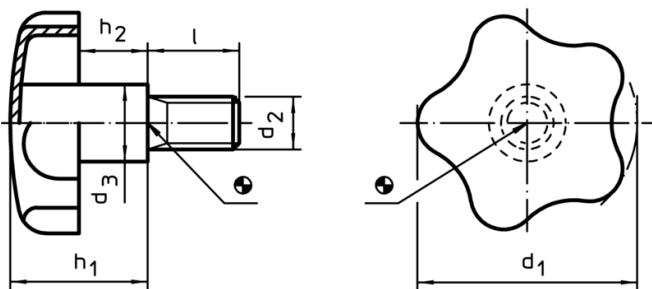

Grub Screws with Star Grip • Stainless steel

24690.0162

Product Description

Material

- Stainless steel 1.4301, dull blasted

More information

Notes

Grip: Sheet-iron drawn. **Hub:** Butt-welded

Drawing

Order information

Dimensions						[g]	Art. No.
d_1	d_2	l	d_3	h_1 ~	h_2 ~		
60	M12	40	20	37,5	20	162	24690.0162

Application example