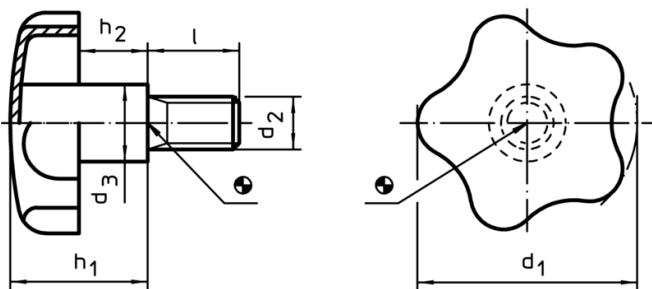

Grub Screws with Star Grip • Stainless steel

24690.0160

Product Description

Material

- Stainless steel 1.4301, dull blasted

More information

Notes

Grip: Sheet-iron drawn. **Hub:** Butt-welded

Drawing

Order information

Dimensions						[g]	Art. No.
d_1	d_2	l	d_3	h_1 ~	h_2 ~		
60	M12	30	20	37,5	20	155	24690.0160

Application example