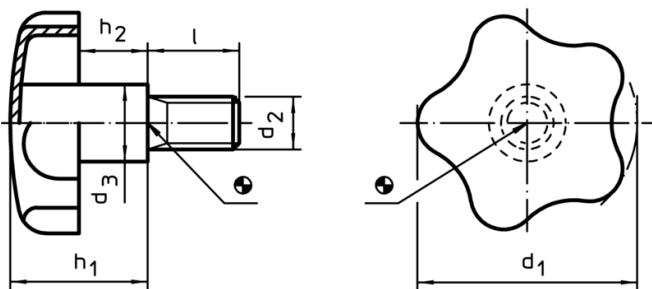

Grub Screws with Star Grip • Stainless steel

24690.0154

Product Description

Material

- Stainless steel 1.4301, dull blasted

More information

Notes

Grip: Sheet-iron drawn. **Hub:** Butt-welded

Drawing

Order information

Dimensions						[g]	Art. No.
d_1	d_2	l	d_3	h_1 ~	h_2 ~		
50	M10	40	18	30	16,5	100	24690.0154

Application example