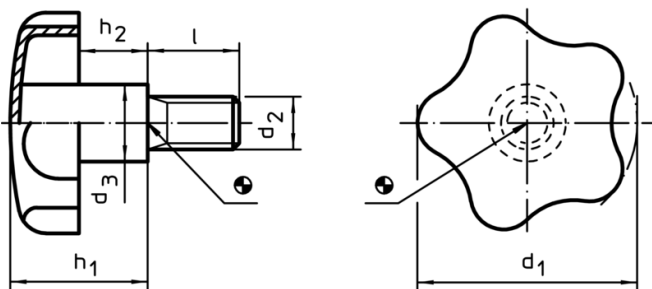

Grub Screws with Star Grip • Stainless steel

24690.0144

Product Description

Material

- Stainless steel 1.4301, dull blasted

More information

Notes

Grip: Sheet-iron drawn. **Hub:** Butt-welded

Drawing

Order information

Dimensions						[g]	Art. No.
d ₁	d ₂	l	d ₃	h ₁ ~	h ₂ ~		
40	M8	40	14	24	12	56	24690.0144

Application example