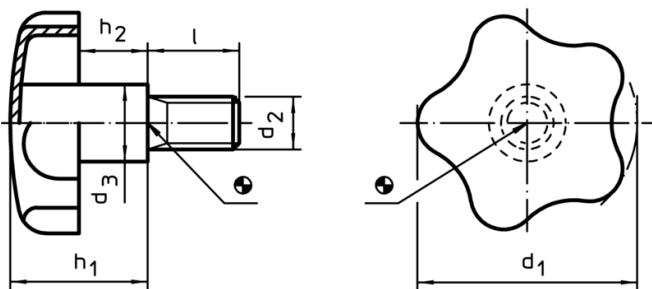

Grub Screws with Star Grip • Stainless steel

24690.0142

Product Description

Material

- Stainless steel 1.4301, dull blasted

More information

Notes

Grip: Sheet-iron drawn. **Hub:** Butt-welded

Drawing

Order information

Dimensions						[g]	Art. No.
d ₁	d ₂	l	d ₃	h ₁ ~	h ₂ ~		
40	M8	30	14	24	12	55	24690.0142

Application example