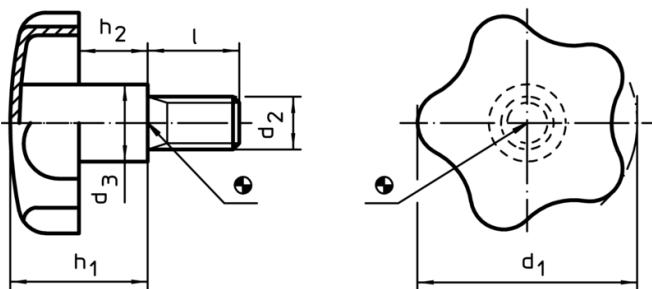

Grub Screws with Star Grip • Stainless steel

24690.0140

Product Description

Material

- Stainless steel 1.4301, dull blasted

More information

Notes

Grip: Sheet-iron drawn. **Hub:** Butt-welded

Drawing

Order information

| Dimensions | | | | | | [g] | Art. No. |
|----------------|----------------|----|----------------|---------------------|---------------------|-----|------------|
| d ₁ | d ₂ | l | d ₃ | h ₁ ~ | h ₂ ~ | | |
| 40 | M8 | 20 | 14 | 24 | 12 | 50 | 24690.0140 |