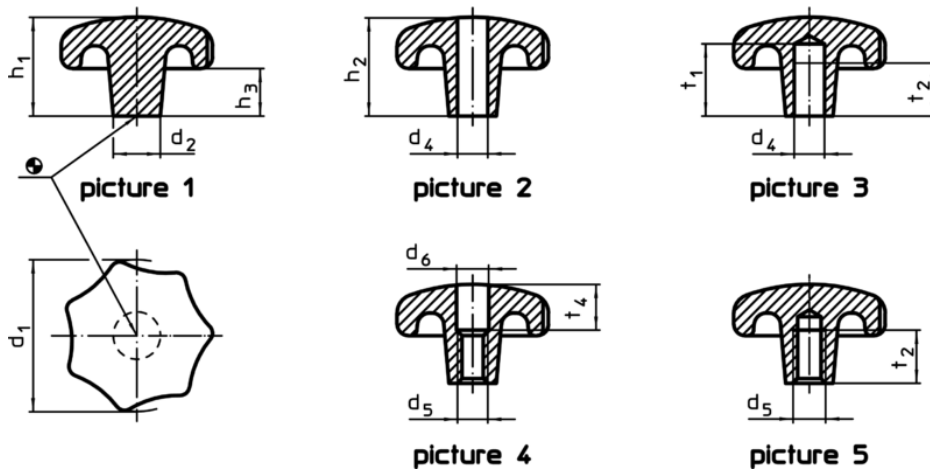

Star Grips• DIN 6336 cast iron  
24650.0163

Product Description

Sandblasted or tumbled.

Material

Handle

- Grey cast iron GG 20, bright

More information

Notes

Grips with different bores or surface treatment can be obtained on request.

Drawing

Order information

Dimensions				[g]	Art. No.
d <sub>1</sub>	d <sub>2</sub>	d <sub>4</sub> H7	h <sub>2</sub>		
with smooth throughgoing bore, form B – picture 2					
63	20	12	40	220	24650.0163