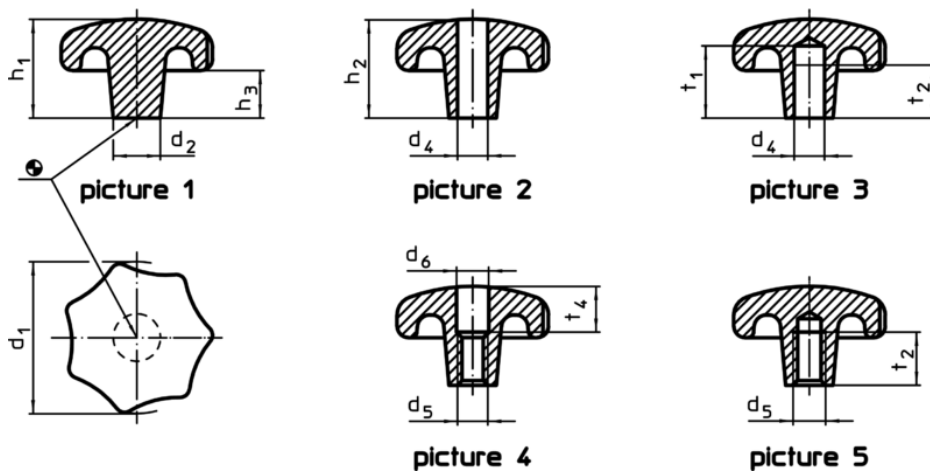

Star Grips• DIN 6336 cast iron
24650.0150

Product Description

Sandblasted or tumbled.

Material

Handle

- Grey cast iron GG 20, bright

More information

Notes

Grips with different bores or surface treatment can be obtained on request.

Drawing

Order information

Dimensions				[g]	Art. No.
d ₁	d ₂	d ₄ H7	h ₂		
with smooth throughgoing bore, form B – picture 2					
50	18	10	32	130	24650.0150