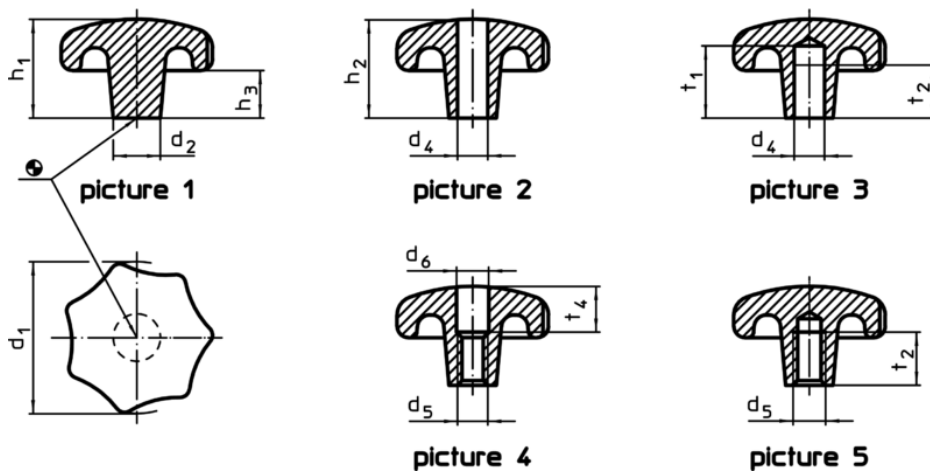

Star Grips • DIN 6336 cast iron  
24650.0140

Product Description

Sandblasted or tumbled.

Material

Handle

- Grey cast iron GG 20, bright

More information

Notes

Grips with different bores or surface treatment can be obtained on request.

Drawing

Order information

Dimensions				[g]	Art. No.
d <sub>1</sub>	d <sub>2</sub>	d <sub>4</sub> H7	h <sub>2</sub>		
with smooth throughgoing bore, form B – picture 2					
40	14	8	25	72	24650.0140