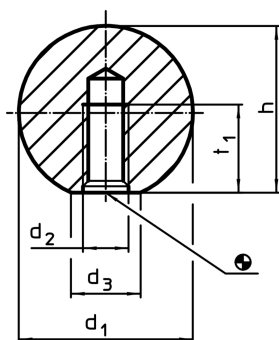

Ball Knobs· Metal types, similar to DIN 319

24561.0050

Product Description

Material

- Steel, polished, bright

More information

Notes

Supplement DIN 319 Form C about metallic versions.

Drawing

Order information

d ₁	d ₂	Dimensions			t ₁ min.	[g]	Art. No.
		d ₃ ~ [mm]	h ~				
50	M12	27	46	21	475	24561.0050	

Application example