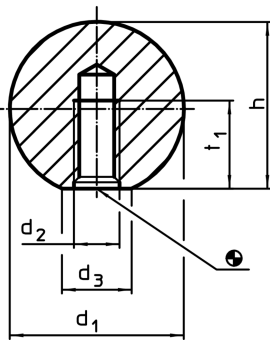

Ball Knobs· Metal types, similar to DIN 319

24561.0025

Product Description

Material

- Steel, polished, bright

More information

Notes

Supplement DIN 319 Form C about metallic versions.

Drawing

Order information

d ₁	d ₂	Dimensions		t ₁ min.	[g]	Art. No.
		d ₃ ~ [mm]	h ~			
25	M6	15	22,5	11	58	24561.0025

Application example