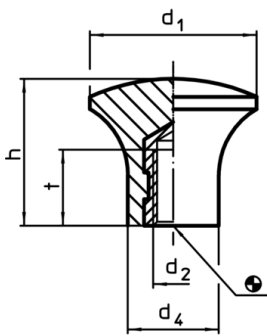

Mushroom-Type Knobs

24540.0021

Product Description

Material

Button-Handle

- Thermosetting plastic PF 31, black

Bushing

- Brass

Drawing

picture 1

picture 2

Order information

Dimensions					max. [°C]	[g]	Art. No.
d ₁	d ₂	d ₄ [mm]	h	t			
with female thread – picture 1							
21	M6	12	17	11	110	8,2	24540.0021

Application example