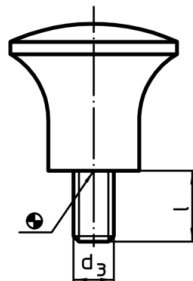

Mushroom-Type Knobs

24540.0021

Product Description

Material

Button-Handle

- Thermosetting plastic PF 31, black

Bushing

- Brass

Drawing

picture 1

picture 2

Order information

Dimensions					max. [°C]	[g]	Art. No.
d ₁	d ₂	d ₄ [mm]	h	t			
with female thread – picture 1							
21	M6	12	17	11	110	8,2	24540.0021

Application example