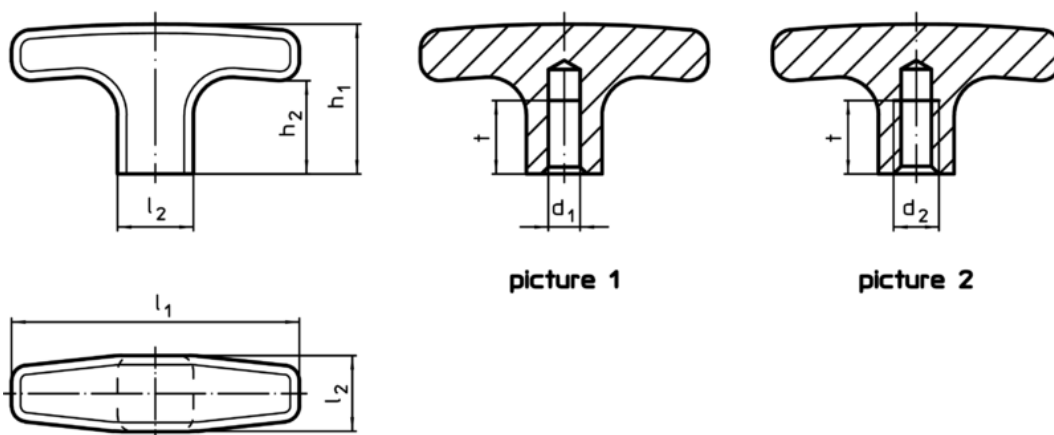

**T-handles**  
24512.0120

**Product Description**

**Material**

- Aluminium, plastic coated, similar to RAL 9005 black, matt structure

**Drawing**

**Order information**

| Dimensions                           |                |                |                |                |    | [g] | Art. No.   |
|--------------------------------------|----------------|----------------|----------------|----------------|----|-----|------------|
| d <sub>2</sub>                       | l <sub>1</sub> | l <sub>2</sub> | h <sub>1</sub> | h <sub>2</sub> | t  |     |            |
| with threaded blind hole – picture 2 |                |                |                |                |    |     |            |
| M6                                   | 55             | 14             | 33             | 22             | 12 | 33  | 24512.0120 |