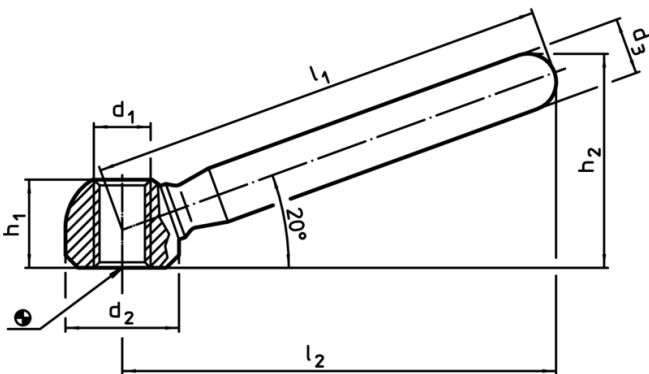

## Clamping Nuts • welded

24470.0616

### Order information

Dimensions							[g]	Art. No.
$l_1$	$l_2$	$d_1$	$d_2$	$d_3$	$h_1$	$h_2$		
[mm]								
Stainless steel								
160	152	M20	40	20	31	73	533	24470.0616

Application example