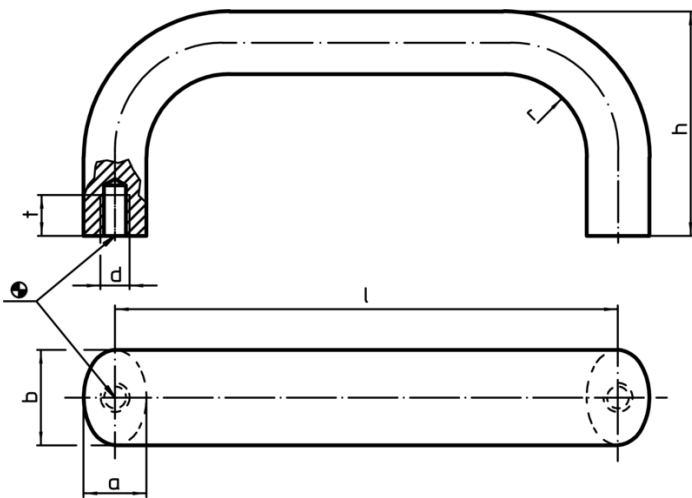

U-Handles
24300.0370

Product Description

Ergonomic design offering high stability and smooth surfaces.

Material

Handle

- Aluminium, plastic coated, similar to RAL 9005, black

Drawing

Order information

b	l ±0,25	a	Dimensions				[g]	Art. No.
			d	h	r	t		
Aluminium, black								
26	192	17	M8	57	17	12	250	24300.0370

Application example