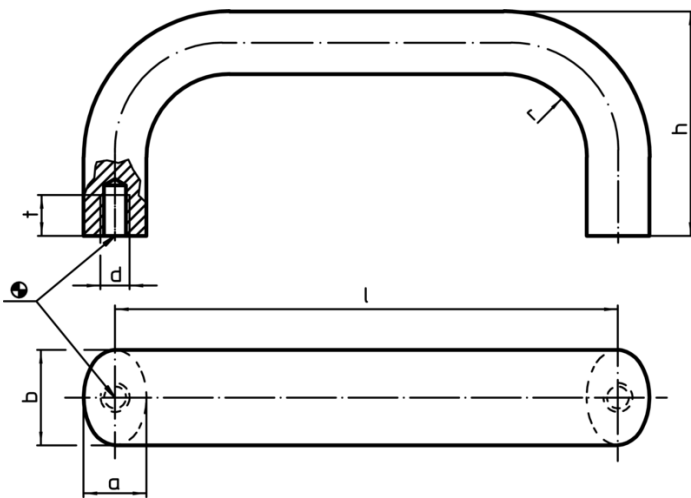

U-Handles
24300.0330

Product Description

Ergonomic design offering high stability and smooth surfaces.

Material

Handle

- Aluminium, plastic coated, similar to RAL 9005, black

Drawing

Order information

| b | l ±0,25 | a | Dimensions | | | | t | [g] | Art. No. |
|------------------|------------|----|------------|----|----|------|-----|------------|----------|
| | | | d | h | r | [mm] | | | |
| Aluminium, black | | | | | | | | | |
| 20 | 160 | 13 | M6 | 51 | 13 | 10 | 126 | 24300.0330 | |