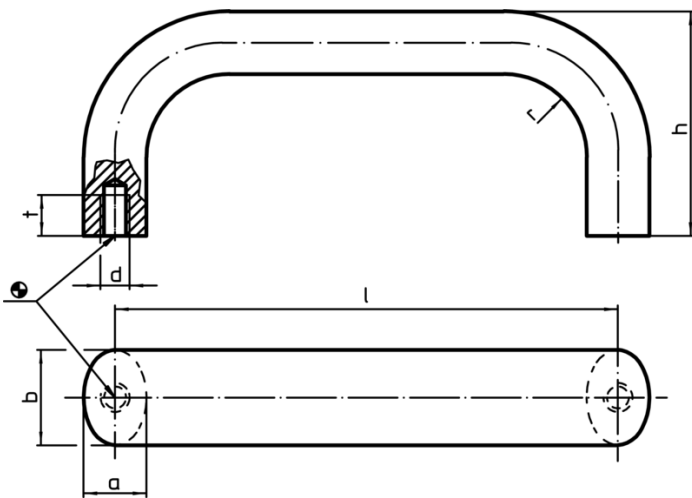

**U-Handles**  
24300.0190

**Product Description**

Ergonomic design offering high stability and smooth surfaces.

**Material**

**Handle**

- Aluminium, drawn, bright, vibratory grinded

**Drawing**

**Order information**

b	l ±0,25	a	Dimensions				[g]	Art. No.
			d	h	r	t		
Aluminium, bright								
26	400	17	M8	57	17	12	436	24300.0190

**Application example**