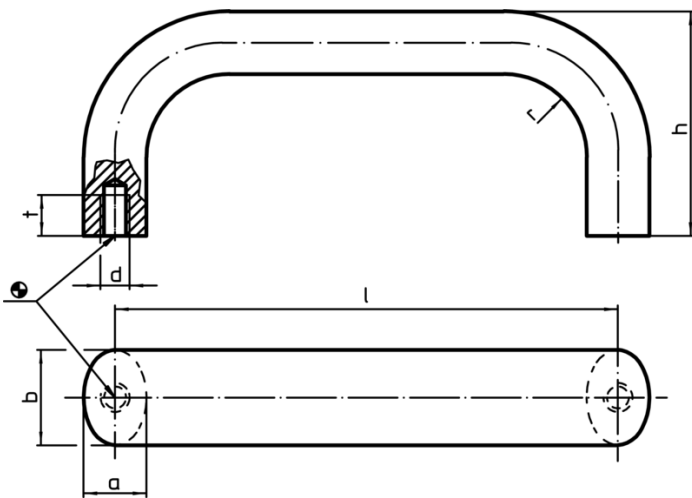

U-Handles
24300.0146

Product Description

Ergonomic design offering high stability and smooth surfaces.

Material

Handle

- Aluminium, drawn, bright, vibratory grinded

Drawing

Order information

b	l ±0,25	a	Dimensions				t	[g]	Art. No.
			d	h	r	[mm]			
Aluminium, bright									
26	125	17	M8	55	17	12	180	24300.0146	

Application example