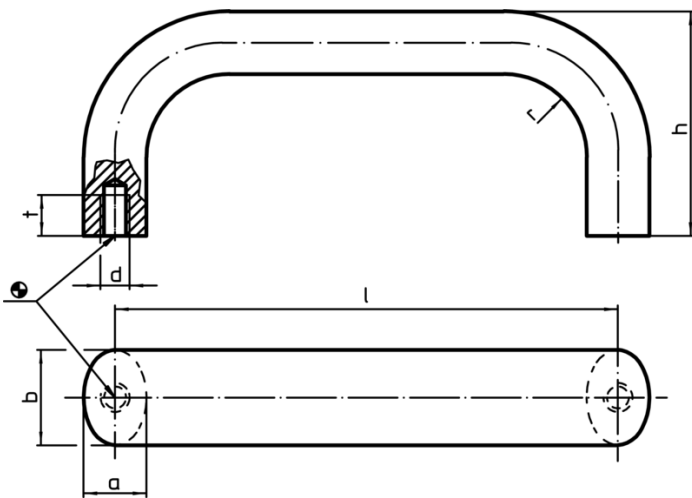

**U-Handles**  
24300.0120

**Product Description**

Ergonomic design offering high stability and smooth surfaces.

**Material**

**Handle**

- Aluminium, drawn, bright, vibratory grinded

**Drawing**

**Order information**

b	l ±0,25	a	Dimensions				[g]	Art. No.
			d	h	r	t		
Aluminium, bright								
20	128	13	M6	51	13	10	107	24300.0120

**Application example**