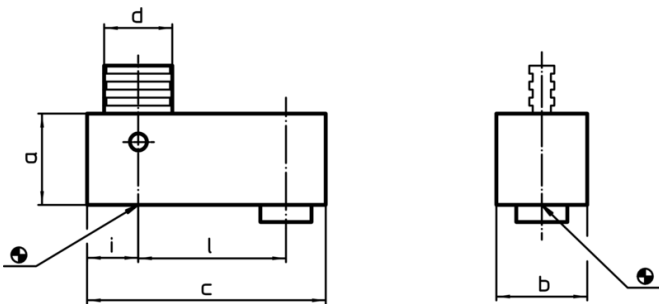

Intermediate Elements

23700.0161

Product Description

Material

Body

- Steel, blackened

Wearing parts

- Heat-treated steel

Pull-rod

- Special steel

Drawing

Order information

Dimensions						[g]	Art. No.
a	b	c	d	i	l		
30	30	78	22	14	50	468	23700.0161

Application example