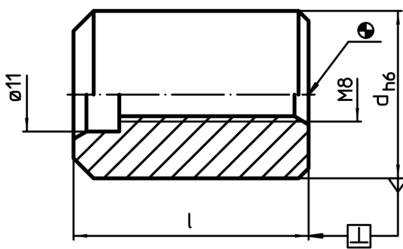

## Centering Pins

23110.0540

### Product Description

The centering pins are used for centering fixtures on pallets.

### Order information

Dimensions			Art. No.
d	l		
h6		[g]	
[mm]			
50	45	672	23110.0540