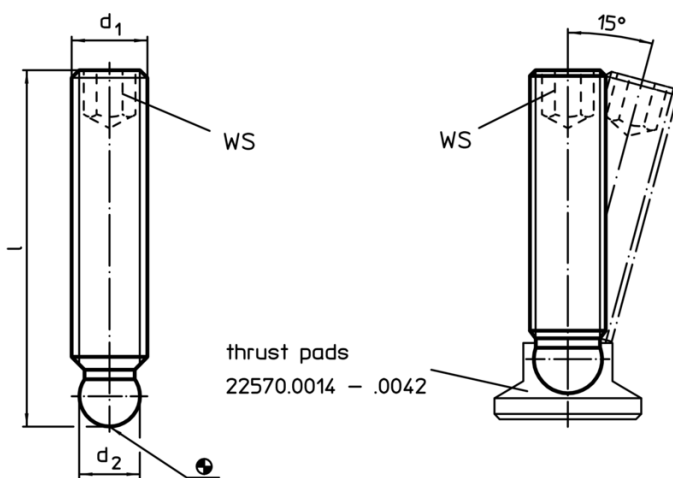

**Grub Screws• ball-headed**  
22570.0528

**Product Description**

For combination with plastic thrust pads EH 22570.

**Material**

- Stainless steel 1.4305

**More information**

**Further products**

- Thrust Pads, Plastic

**Drawing**

**Order information**

d <sub>1</sub>	Dimensions l [mm]	d <sub>2</sub> +0,05	WS [mm]	 [g]	Art. No.
M12	100	9,4	6	65	22570.0528

**Application example**