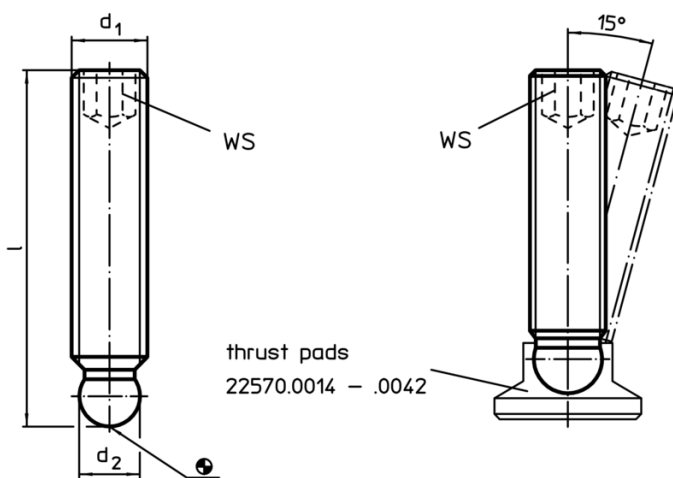

Grub Screws• ball-headed
22570.0524

Product Description

For combination with plastic thrust pads EH 22570.

Material

- Stainless steel 1.4305

More information

Further products

- Thrust Pads, Plastic

Drawing

Order information

d_1	Dimensions l [mm]	d_2 +0,05	WS [mm]	 [g]	Art. No.
M12	80	9,4	6	51	22570.0524

Application example