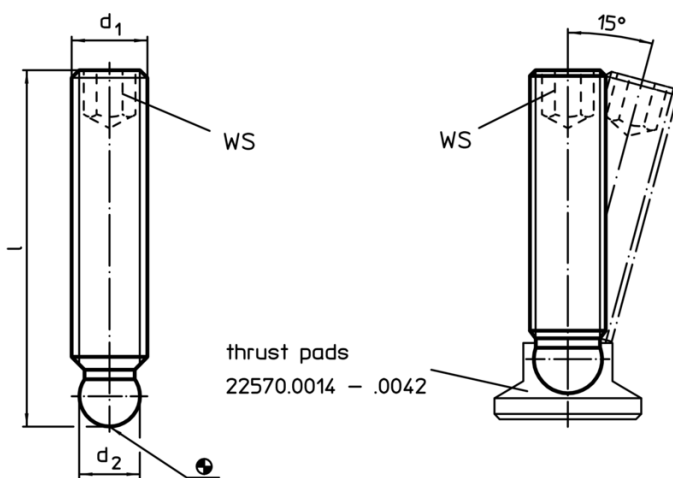

### Product Description

For combination with plastic thrust pads EH 22570.

### Material

- Stainless steel 1.4305

### Order information

d <sub>1</sub>	Dimensions l [mm]	d <sub>2</sub> +0,05	WS [mm]	 [g]	Art. No.
M10	80	7,8	5	36	22570.0458