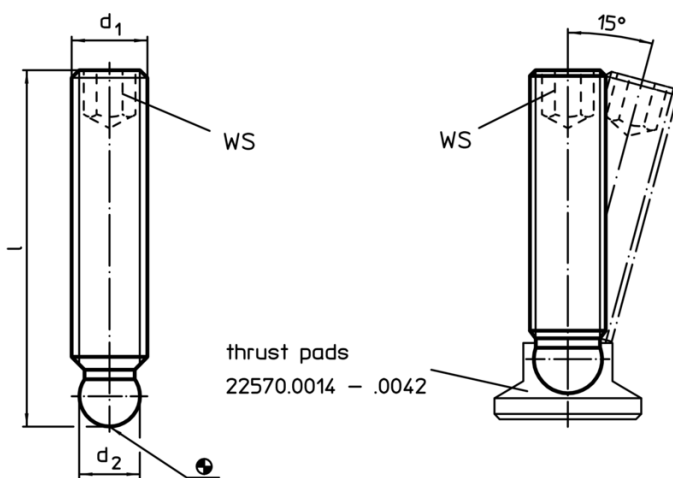

**Grub Screws• ball-headed**  
22570.0450

**Product Description**

For combination with plastic thrust pads EH 22570.

**Material**

- Stainless steel 1.4305

**More information**

**Further products**

- Thrust Pads, Plastic

**Drawing**

**Order information**

$d_1$	Dimensions l [mm]	$d_2$ +0,05	WS [mm]	 [g]	Art. No.
M10	50	7,8	5	21	22570.0450

**Application example**