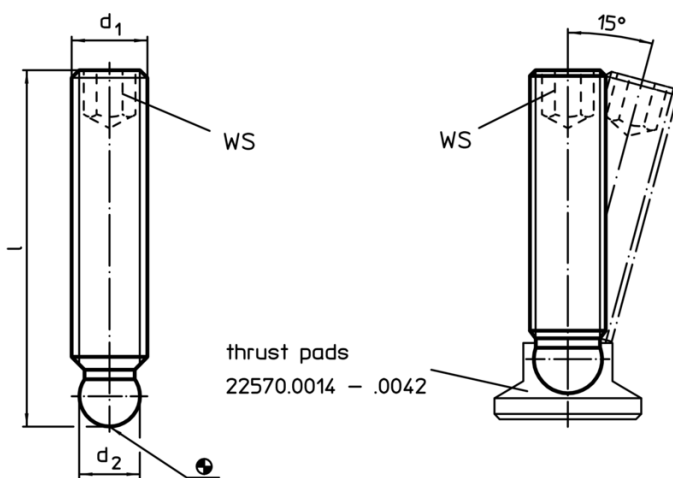

Grub Screws• ball-headed
22570.0428

Product Description

For combination with plastic thrust pads EH 22570.

Material

- Stainless steel 1.4305

More information

Further products

- Thrust Pads, Plastic

Drawing

Order information

d ₁	Dimensions l [mm]	d ₂ +0,05	WS [mm]	 [g]	Art. No.
M8	63	6,1	4	18	22570.0428

Application example