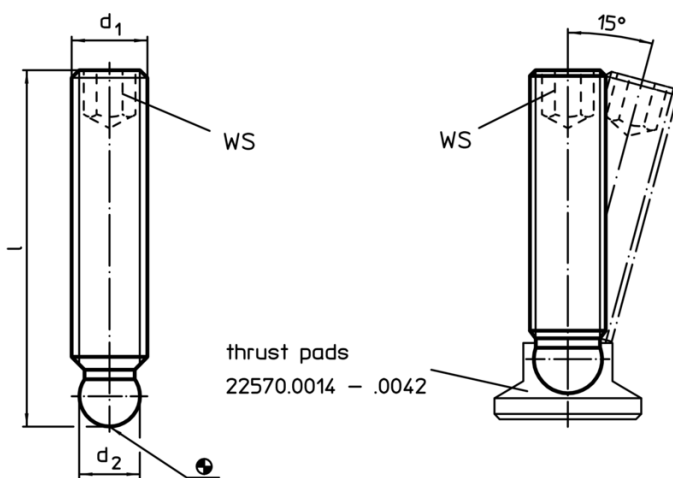

Grub Screws• ball-headed
22570.0424

Product Description

For combination with plastic thrust pads EH 22570.

Material

- Stainless steel 1.4305

More information

Further products

- Thrust Pads, Plastic

Drawing

Order information

d ₁	Dimensions l [mm]	d ₂ +0,05	WS [mm]	 [g]	Art. No.
M8	50	6,1	4	14	22570.0424

Application example