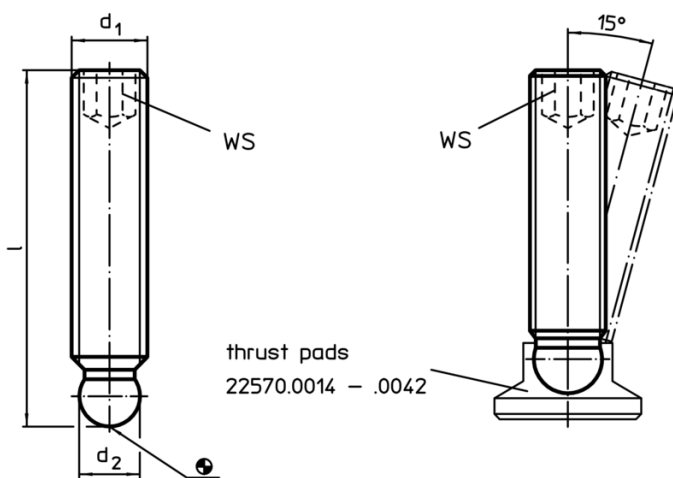

### Product Description

For combination with plastic thrust pads EH 22570.

### Material

- Stainless steel 1.4305

### Order information

d <sub>1</sub>	Dimensions l [mm]	d <sub>2</sub> +0,05	WS [mm]	 [g]	Art. No.
M8	40	6,1	4	11	22570.0420