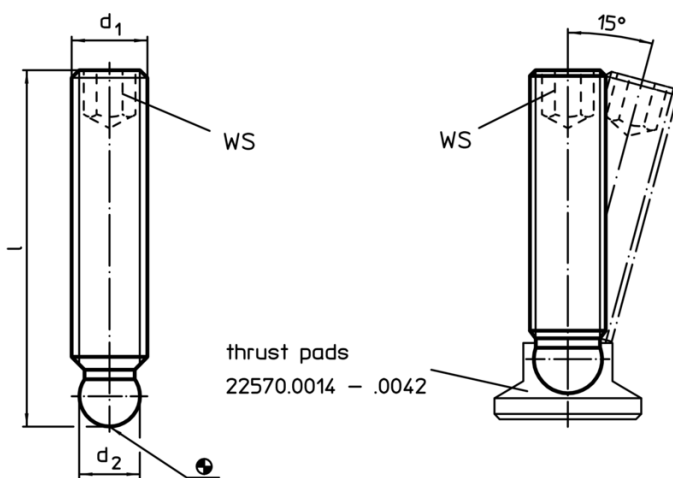

### Product Description

For combination with plastic thrust pads EH 22570.

### Material

- Free cutting steel, quality 5.8, blackened

### Order information

d <sub>1</sub>	Dimensions l [mm]	d <sub>2</sub> +0,05	WS [mm]	 [g]	Art. No.
M10	80	7,8	5	36	22570.0258