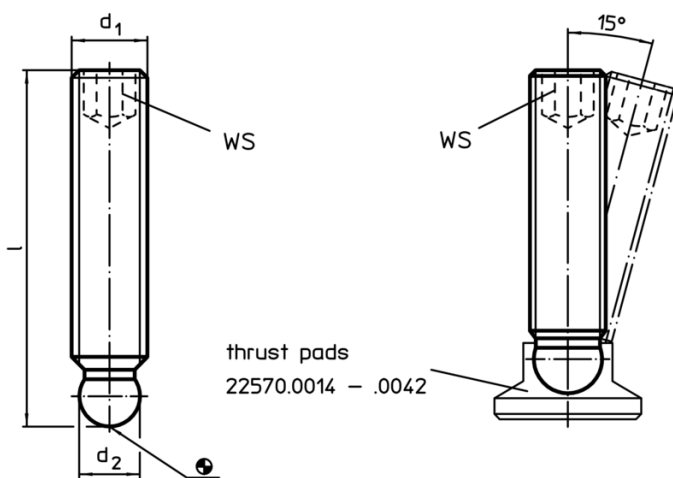

#### Product Description

For combination with plastic thrust pads EH 22570.

#### Material

- Free cutting steel, quality 5.8, blackened

#### Order information

d <sub>1</sub>	Dimensions l [mm]	d <sub>2</sub> +0,05	WS [mm]	 [g]	Art. No.
M10	50	7,8	5	21	22570.0250