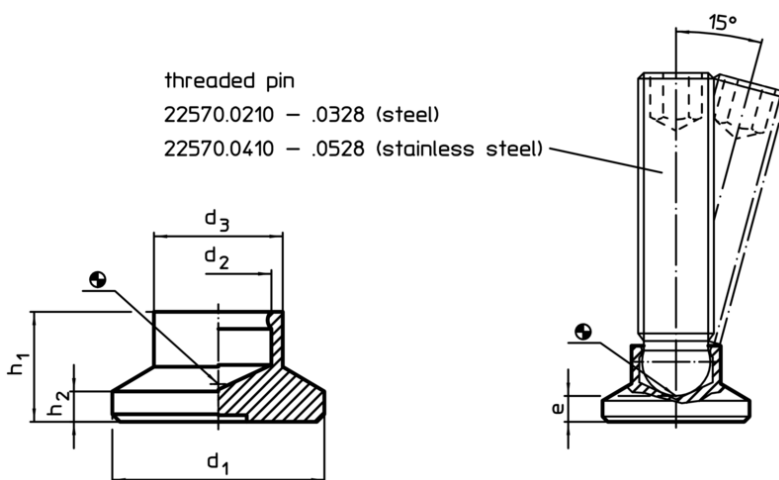

#### Product Description

For combination with ball-headed grub screws EH 22570.

#### Order information

Dimensions						Load capacity for static load max.	For grub screws EH 22570.	Temperature		Weight	Art. No.
d <sub>1</sub>	d <sub>2</sub>	d <sub>3</sub>	e	h <sub>1</sub>	h <sub>2</sub>			min.	max.		
[mm]						[kN]	[mm]	[°C]		[g]	
40	7,8	16	7	13	4	3,5	M10	-30	80	10	22570.0041