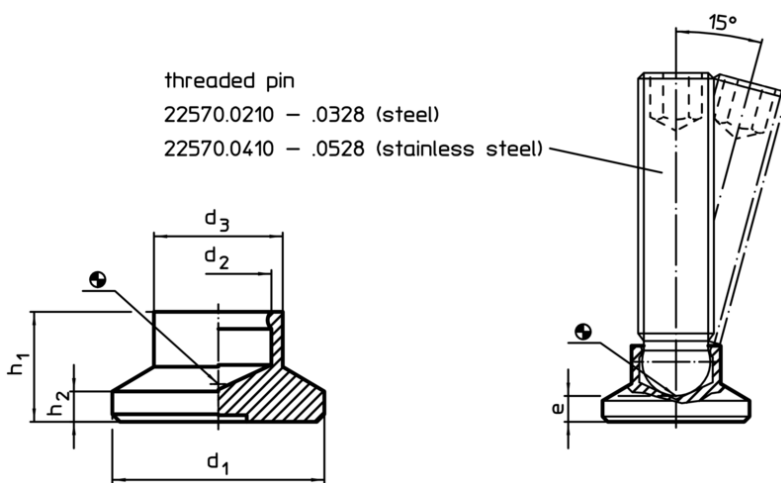

Thrust Pads- Plastic  
22570.0034

Product Description

For combination with ball-headed grub screws EH 22570.

Material

- Thermoplastic POM, black, dull

More information

Further products

- Grub Screws, ball-headed

Drawing

Order information

Dimensions						Load capacity for static load max.	For grub screws EH 22570.	Temperature		Weight	Art. No.
d <sub>1</sub>	d <sub>2</sub>	d <sub>3</sub>	e	h <sub>1</sub>	h <sub>2</sub>			min.	max.		
[mm]						[kN]	[mm]	[°C]		[g]	
32	9,4	14	4,2	11	3	3,5	M12	-30	80	5	22570.0034