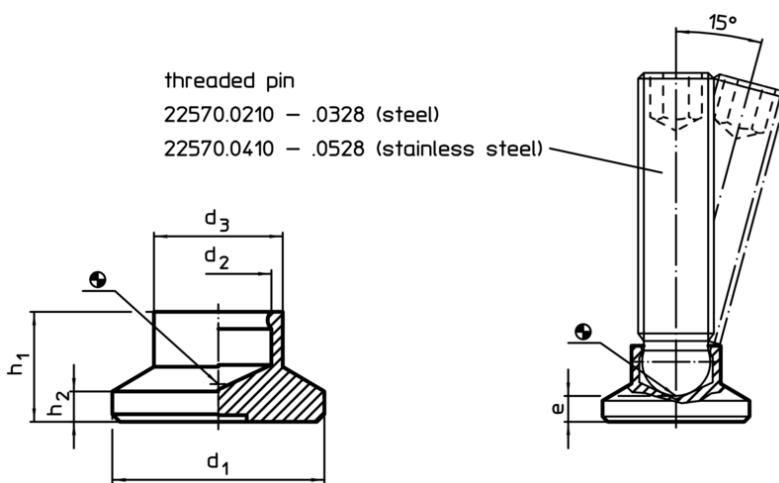

**Thrust Pads- Plastic**  
22570.0025

**Product Description**

For combination with ball-headed grub screws EH 22570.

**Material**

- Thermoplastic POM, black, dull

**More information**

**Further products**

- Grub Screws, ball-headed

**Drawing**

**Order information**

| Dimensions     |                |                |        |                |                | Load capacity<br>for static load<br>max. | For grub screws<br>EH 22570. | Temperature |      | Weight | Art. No.   |
|----------------|----------------|----------------|--------|----------------|----------------|--|------------------------------|-------------|------|--------|------------|
| d <sub>1</sub> | d <sub>2</sub> | d <sub>3</sub> | e<br>~ | h <sub>1</sub> | h <sub>2</sub> |  |                              | min.        | max. |        |            |
| [mm]           |                |                |        |                |                | [kN]                                     | [mm]                         | [°C]        |      | [g]    |            |
| 25             | 9,4            | 13             | 3,6    | 10,5           | 3              | 3,5                                      | M12                          | -30         | 80   | 3,4    | 22570.0025 |