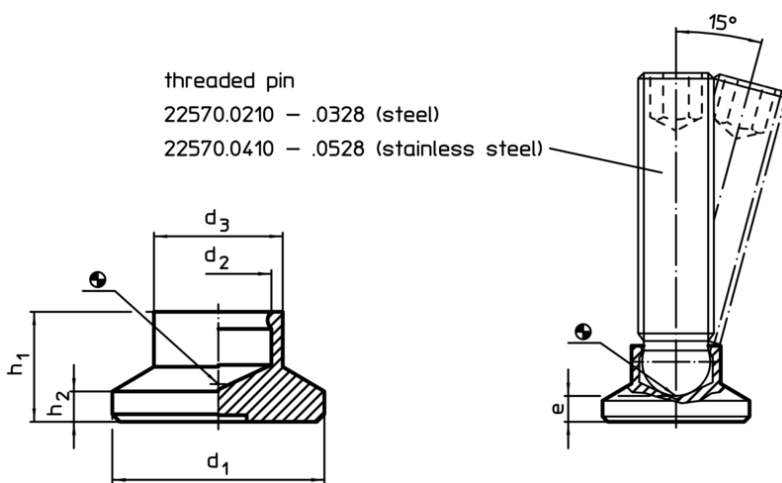

Thrust Pads- Plastic
22570.0024

Product Description

For combination with ball-headed grub screws EH 22570.

Material

- Thermoplastic POM, black, dull

More information

Further products

- Grub Screws, ball-headed

Drawing

Order information

Dimensions						Load capacity for static load max.	For grub screws EH 22570.	Temperature		Weight	Art. No.
d ₁	d ₂	d ₃	e ~	h ₁	h ₂			min.	max.		
[mm]						[kN]	[mm]	[°C]		[g]	
25	7,8	13	4,6	10,5	3	3,5	M10	-30	80	3,6	22570.0024