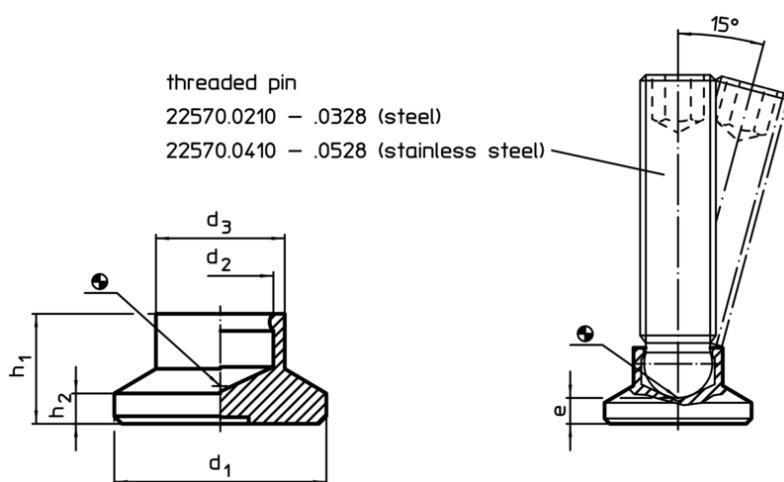

Thrust Pads- Plastic

22570.0023

Product Description

For combination with ball-headed grub screws EH 22570.

Material

- Thermoplastic POM, black, dull

More information

Further products

- Grub Screws, ball-headed

Drawing

Order information

Dimensions						Load capacity for static load max.	For grub screws EH 22570.	Temperature		Weight	Art. No.
d ₁	d ₂	d ₃	e	h ₁	h ₂			min.	max.		
[mm]						[kN]	[mm]	[°C]		[g]	
25	6,1	13	5,5	10,5	3	3,5	M8	-30	80	4	22570.0023