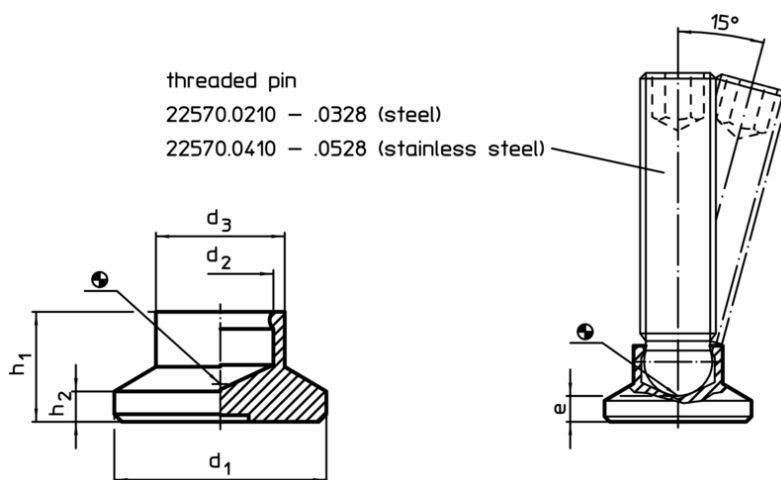

Thrust Pads- Plastic

22570.0021

Product Description

For combination with ball-headed grub screws EH 22570.

Material

- Thermoplastic POM, black, dull

More information

Further products

- Grub Screws, ball-headed

Drawing

Order information

Dimensions						Load capacity for static load max.	For grub screws EH 22570.	Temperature		Weight	Art. No.
d ₁	d ₂	d ₃	e	h ₁	h ₂			min.	max.		
[mm]						[kN]	[mm]	[°C]		[g]	
21	9,4	12,8	3,4	10	3	3,5	M12	-30	80	2,4	22570.0021