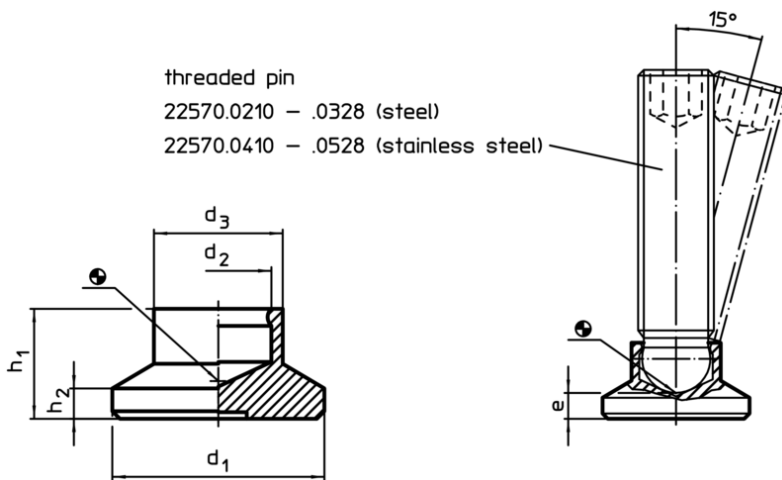

**Thrust Pads- Plastic**  
22570.0018

**Product Description**

For combination with ball-headed grub screws EH 22570.

**Material**

- Thermoplastic POM, black, dull

**More information**

**Further products**

- Grub Screws, ball-headed

**Drawing**

**Order information**

Dimensions						Load capacity for static load max.	For grub screws EH 22570.	Temperature		Weight [g]	Art. No.
d <sub>1</sub>	d <sub>2</sub>	d <sub>3</sub>	e ~	h <sub>1</sub>	h <sub>2</sub>			min.	max.		
[mm]						[kN]	[mm]	[°C]			
18	7,8	10,8	3,4	9,2	2,5	3,5	M10	-30	80	2	22570.0018