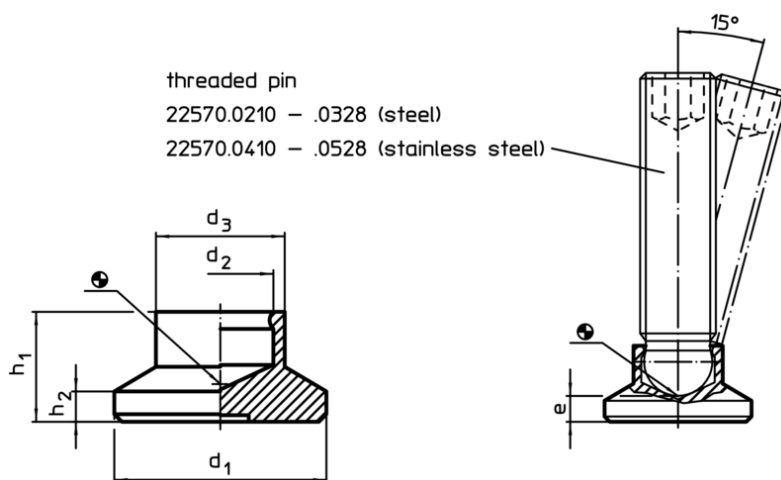

#### Product Description

For combination with ball-headed grub screws EH 22570.

#### Order information

Dimensions						Load capacity for static load max.	For grub screws EH 22570.	Temperature		Weight	Art. No.
d <sub>1</sub>	d <sub>2</sub>	d <sub>3</sub>	e ~	h <sub>1</sub>	h <sub>2</sub>			min.	max.		
[mm]						[kN]	[mm]	[°C]		[g]	
18	6,1	10,8	4,2	9,2	2,5	3,5	M8	-30	80	1,7	22570.0017