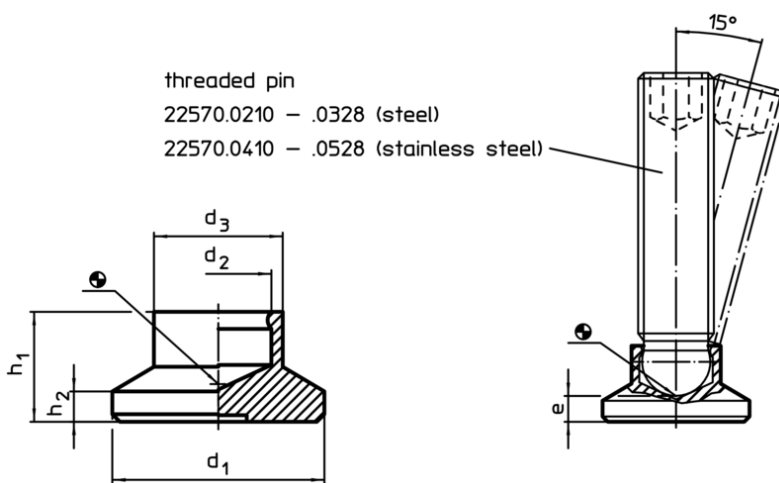

Thrust Pads- Plastic

22570.0015

Product Description

For combination with ball-headed grub screws EH 22570.

Material

- Thermoplastic POM, black, dull

More information

Further products

- Grub Screws, ball-headed

Drawing

Order information

Dimensions						Load capacity for static load max.	For grub screws EH 22570.	Temperature		Weight [g]	Art. No.
d ₁	d ₂	d ₃	e ~	h ₁	h ₂			min.	max.		
[mm]						[kN]	[mm]	[°C]			
15	6,1	8,6	2,5	7,6	2,5	3,5	M8	-30	80	1	22570.0015